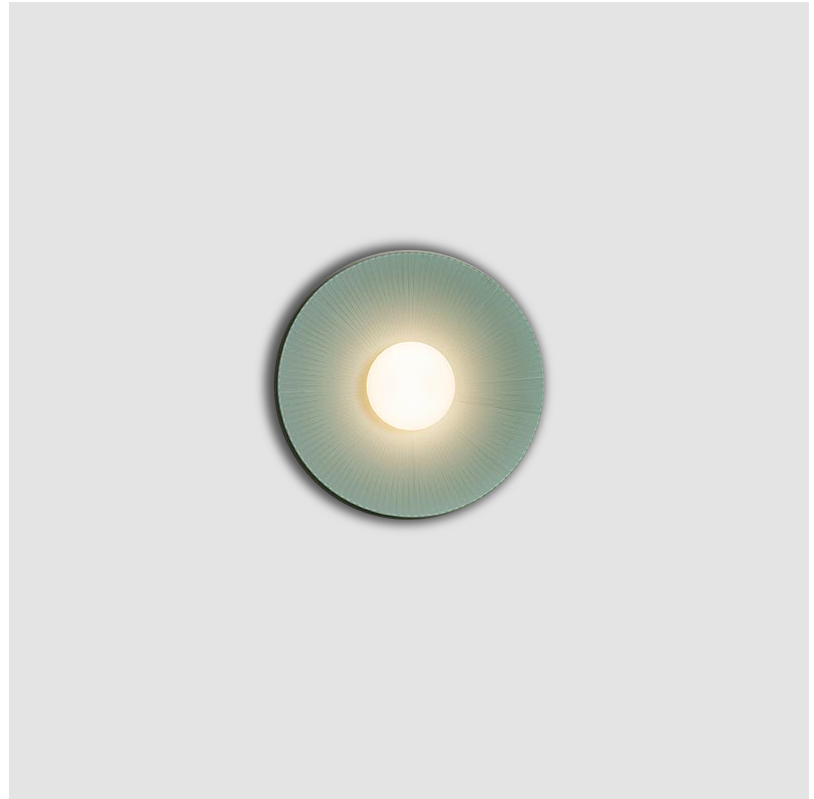

PROJECT	_____
TYPE	_____
SPECIFIER	_____
QUANTITY	_____
DATE	_____

ARCTIC CIRCLE SURFACE

D93258-

base number   Finish
Options

1. To build a product code in our configurator select the specify button on the base model # product page
2. To build a manual product code on this datasheet choose from the options listed below in blue font and add the suffix to the base model #

GENERAL

Series: Arctic Circle _____
Partner: Milan _____
Division: Design _____
Installation: Surface _____
Product Type: Wall Surface _____
Mounting Location: Wall _____
Light Distribution: Direct _____

PHYSICAL

Shape: Cone _____
Diameter (mm): 450 _____
Diameter (in): 17 ¹¹/₁₆ _____
Height (mm): 102 _____
Height (in): 4 _____
Diffuser: Opal Triplex acid-etched glass _____
Fixture Finish: TUG / CRE _____
Fixture Material: Ribbon / Aluminum _____

ELECTRICAL

Number of Lamps: 1 _____
Lamp Type: LED Retrofit _____
Bulb Included: Bulb Not Included _____
Max. Wattage Per Lamp (W): 4.8 _____
Lamp Base: G9 _____
Input Voltage (V): 120 _____

LED

OPTICAL

RATINGS AND CERTIFICATIONS

Certified By: Certified for North American Standards _____
IP rating: IP20 _____

Ø450mm 17 ¹¹/₁₆"