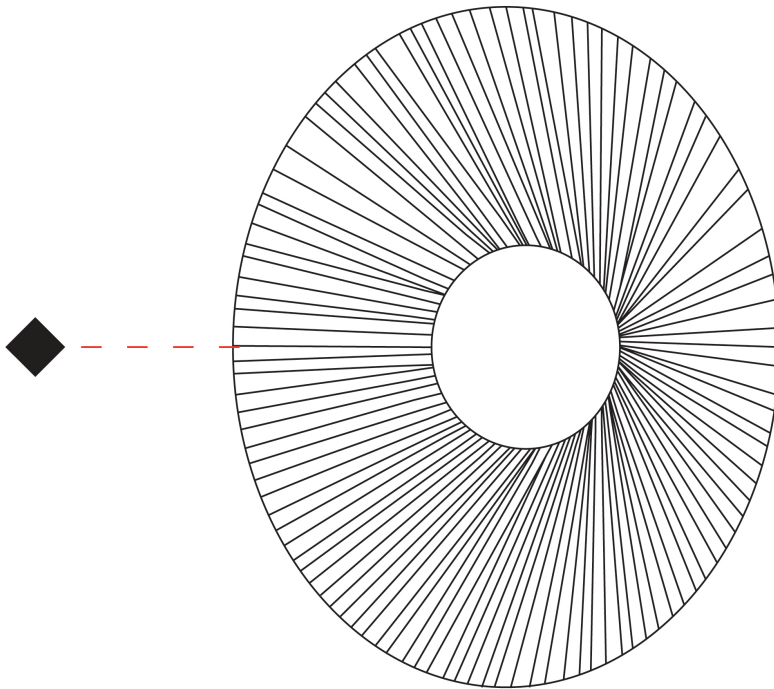

ARCTIC CIRCLE SURFACE

D93259-

PROJECT

TYPE

SPECIFIER

QUANTITY

DATE

D