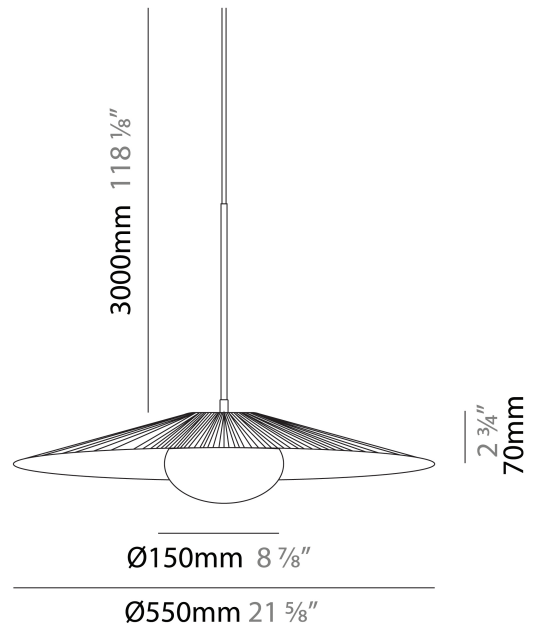

PROJECT	_____
TYPE	_____
SPECIFIER	_____
QUANTITY	_____
DATE	_____

ARCTIC CIRCLE SUSPENSION

D91234-

base number   Finish
Options

1. To build a product code in our configurator select the specify button on the base model # product page
2. To build a manual product code on this datasheet choose from the options listed below in blue font and add the suffix to the base model #

GENERAL

Series: Arctic Circle
Partner: Milan
Division: Design
Installation: Suspension
Product Type: Pendant
Mounting Location: Ceiling
Light Distribution: Direct

PHYSICAL

Shape: Cone
Diameter (mm): 550
Diameter (in): 21 5/8
Height (mm): 393
Height (in): 15 1/2
Max. Overall Height (mm): 3000
Max. Overall Height (in): 118 1/8
Diffuser: Opal Triplex acid-etched glass
Fixture Finish: TUG / CRE
Fixture Material: Ribbon / Aluminum
Cable Details: 3000mm / 118 1/8" Cable

ELECTRICAL

Number of Lamps: 1
Lamp Type: LED Retrofit
Max. Wattage Per Lamp (W): 4.8
Lamp Base: G9
Input Voltage (V): 120

LED

Lamp Life (hrs): 50000

OPTICAL

RATINGS AND CERTIFICATIONS

Certified By: Certified for North American Standards
IP rating: IP20