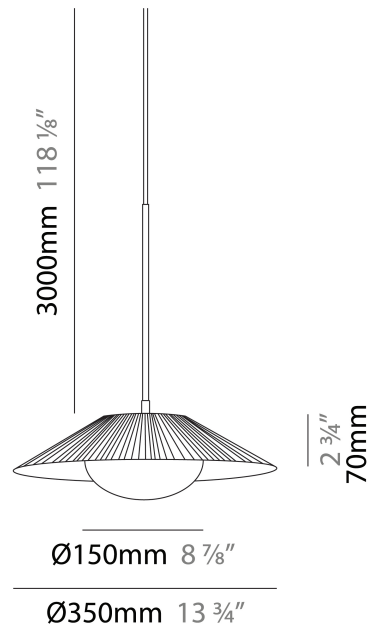

PROJECT	_____
TYPE	_____
SPECIFIER	_____
QUANTITY	_____
DATE	_____

ARCTIC CIRCLE SUSPENSION

D91232-

base number   Finish
Options

1. To build a product code in our configurator select the specify button on the base model # product page
2. To build a manual product code on this datasheet choose from the options listed below in blue font and add the suffix to the base model #

GENERAL

Series: Arctic Circle
Partner: Milan
Division: Design
Installation: Suspension
Product Type: Pendant
Mounting Location: Ceiling
Light Distribution: Direct

PHYSICAL

Shape: Cone
Diameter (mm): 350
Diameter (in): 13 3/4
Height (mm): 393
Height (in): 15 1/2
Max. Overall Height (mm): 3000
Max. Overall Height (in): 118 1/8
Diffuser: Opal Triplex acid-etched glass
Fixture Finish: TUG / CRE
Fixture Material: Ribbon / Aluminum
Cable Details: 3000mm / 118 1/8" Cable

ELECTRICAL

Number of Lamps: 1
Lamp Type: LED Retrofit
Bulb Included: Bulb Not Included
Max. Wattage Per Lamp (W): 4.8
Lamp Base: G9
Input Voltage (V): 120

LED

OPTICAL

RATINGS AND CERTIFICATIONS

Certified By: Certified for North American Standards
IP rating: IP20