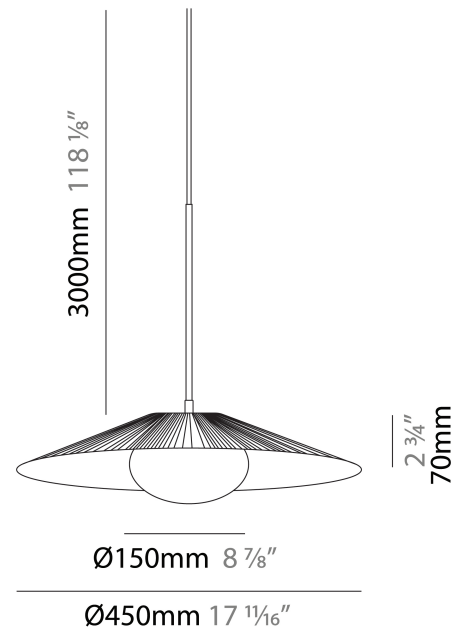

PROJECT	_____
TYPE	_____
SPECIFIER	_____
QUANTITY	_____
DATE	_____

ARCTIC CIRCLE SUSPENSION

D91233-

base number   Finish
Options

1. To build a product code in our configurator select the specify button on the base model # product page
2. To build a manual product code on this datasheet choose from the options listed below in blue font and add the suffix to the base model #

GENERAL

Series: Arctic Circle
Partner: Milan
Division: Design
Installation: Suspension
Product Type: Pendant
Mounting Location: Ceiling
Light Distribution: Direct

PHYSICAL

Shape: Cone
Diameter (mm): 450
Diameter (in): 17 11/16
Height (mm): 393
Height (in): 15 1/2
Max. Overall Height (mm): 3000
Max. Overall Height (in): 118 1/8
Diffuser: Opal Triplex acid-etched glass
Fixture Finish: TUG / CRE
Fixture Material: Ribbon / Aluminum
Cable Details: 3000mm / 118 1/8" Cable

ELECTRICAL

Number of Lamps: 1
Lamp Type: LED Retrofit
Bulb Included: Bulb Not Included
Max. Wattage Per Lamp (W): 4.8
Lamp Base: G9
Input Voltage (V): 120

LED

OPTICAL

RATINGS AND CERTIFICATIONS

Certified By: Certified for North American Standards
IP rating: IP20