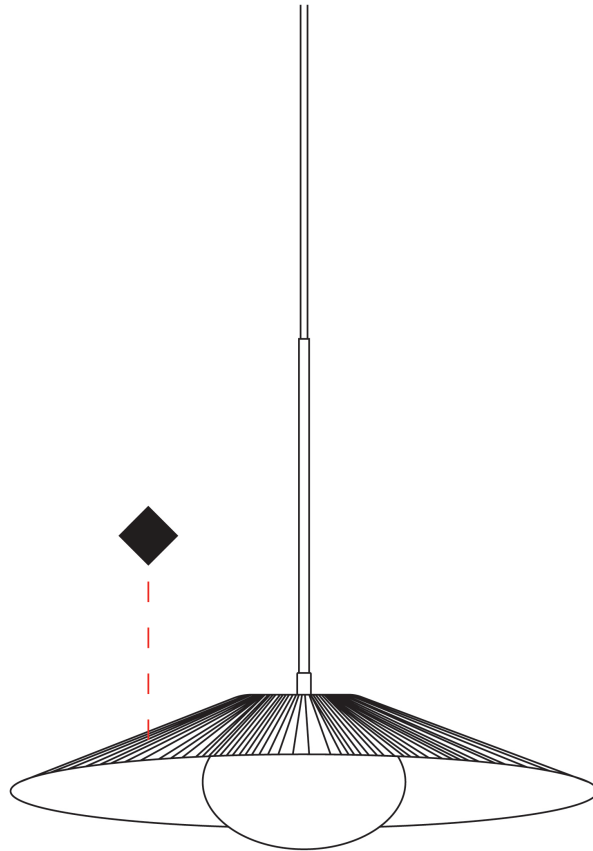

ARCTIC CIRCLE SUSPENSION

D91233-

PROJECT

TYPE

SPECIFIER

QUANTITY

DATE

D