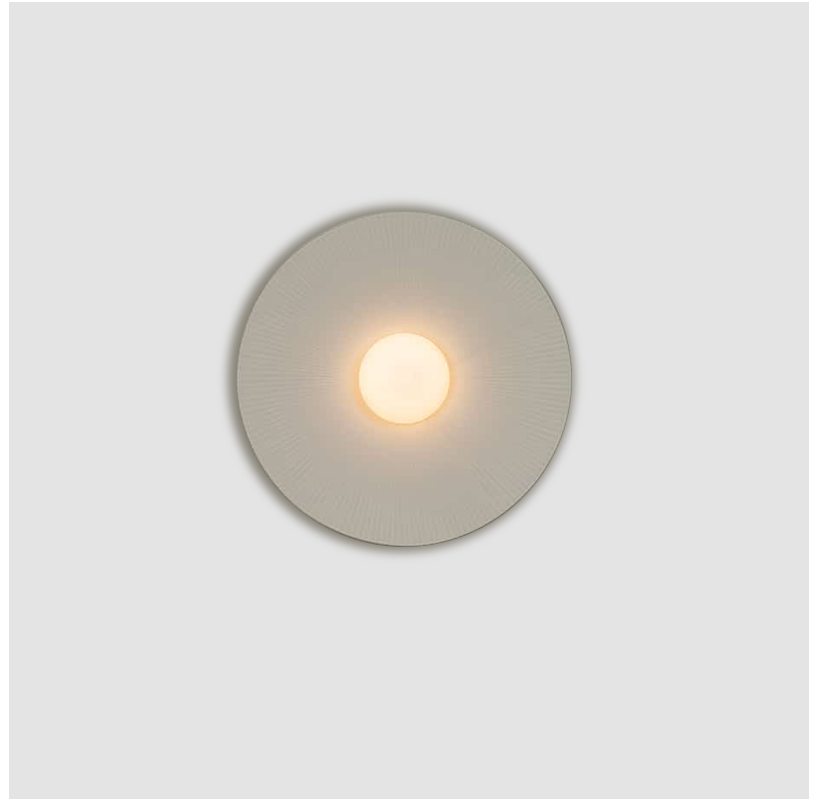

PROJECT	_____
TYPE	_____
SPECIFIER	_____
QUANTITY	_____
DATE	_____

ARCTIC CIRCLE SURFACE

D93259-

base number   Finish
Options

1. To build a product code in our configurator select the specify button on the base model # product page
2. To build a manual product code on this datasheet choose from the options listed below in blue font and add the suffix to the base model #

GENERAL

Series: Arctic Circle
Partner: Milan
Division: Design
Installation: Surface
Product Type: Wall Surface
Mounting Location: Wall
Light Distribution: Direct

PHYSICAL

Shape: Cone
Diameter (mm): 550
Diameter (in): 21 5/8
Height (mm): 102
Height (in): 4
Diffuser: Opal Triplex acid-etched glass
Fixture Finish: TUG / CRE
Fixture Material: Ribbon / Aluminum

ELECTRICAL

Number of Lamps: 1
Lamp Type: LED Retrofit
Bulb Included: Bulb Not Included
Max. Wattage Per Lamp (W): 4.8
Lamp Base: G9
Input Voltage (V): 120

LED

OPTICAL

RATINGS AND CERTIFICATIONS

Certified By: Certified for North American Standards
IP rating: IP20

Ø550mm 21 5/8"